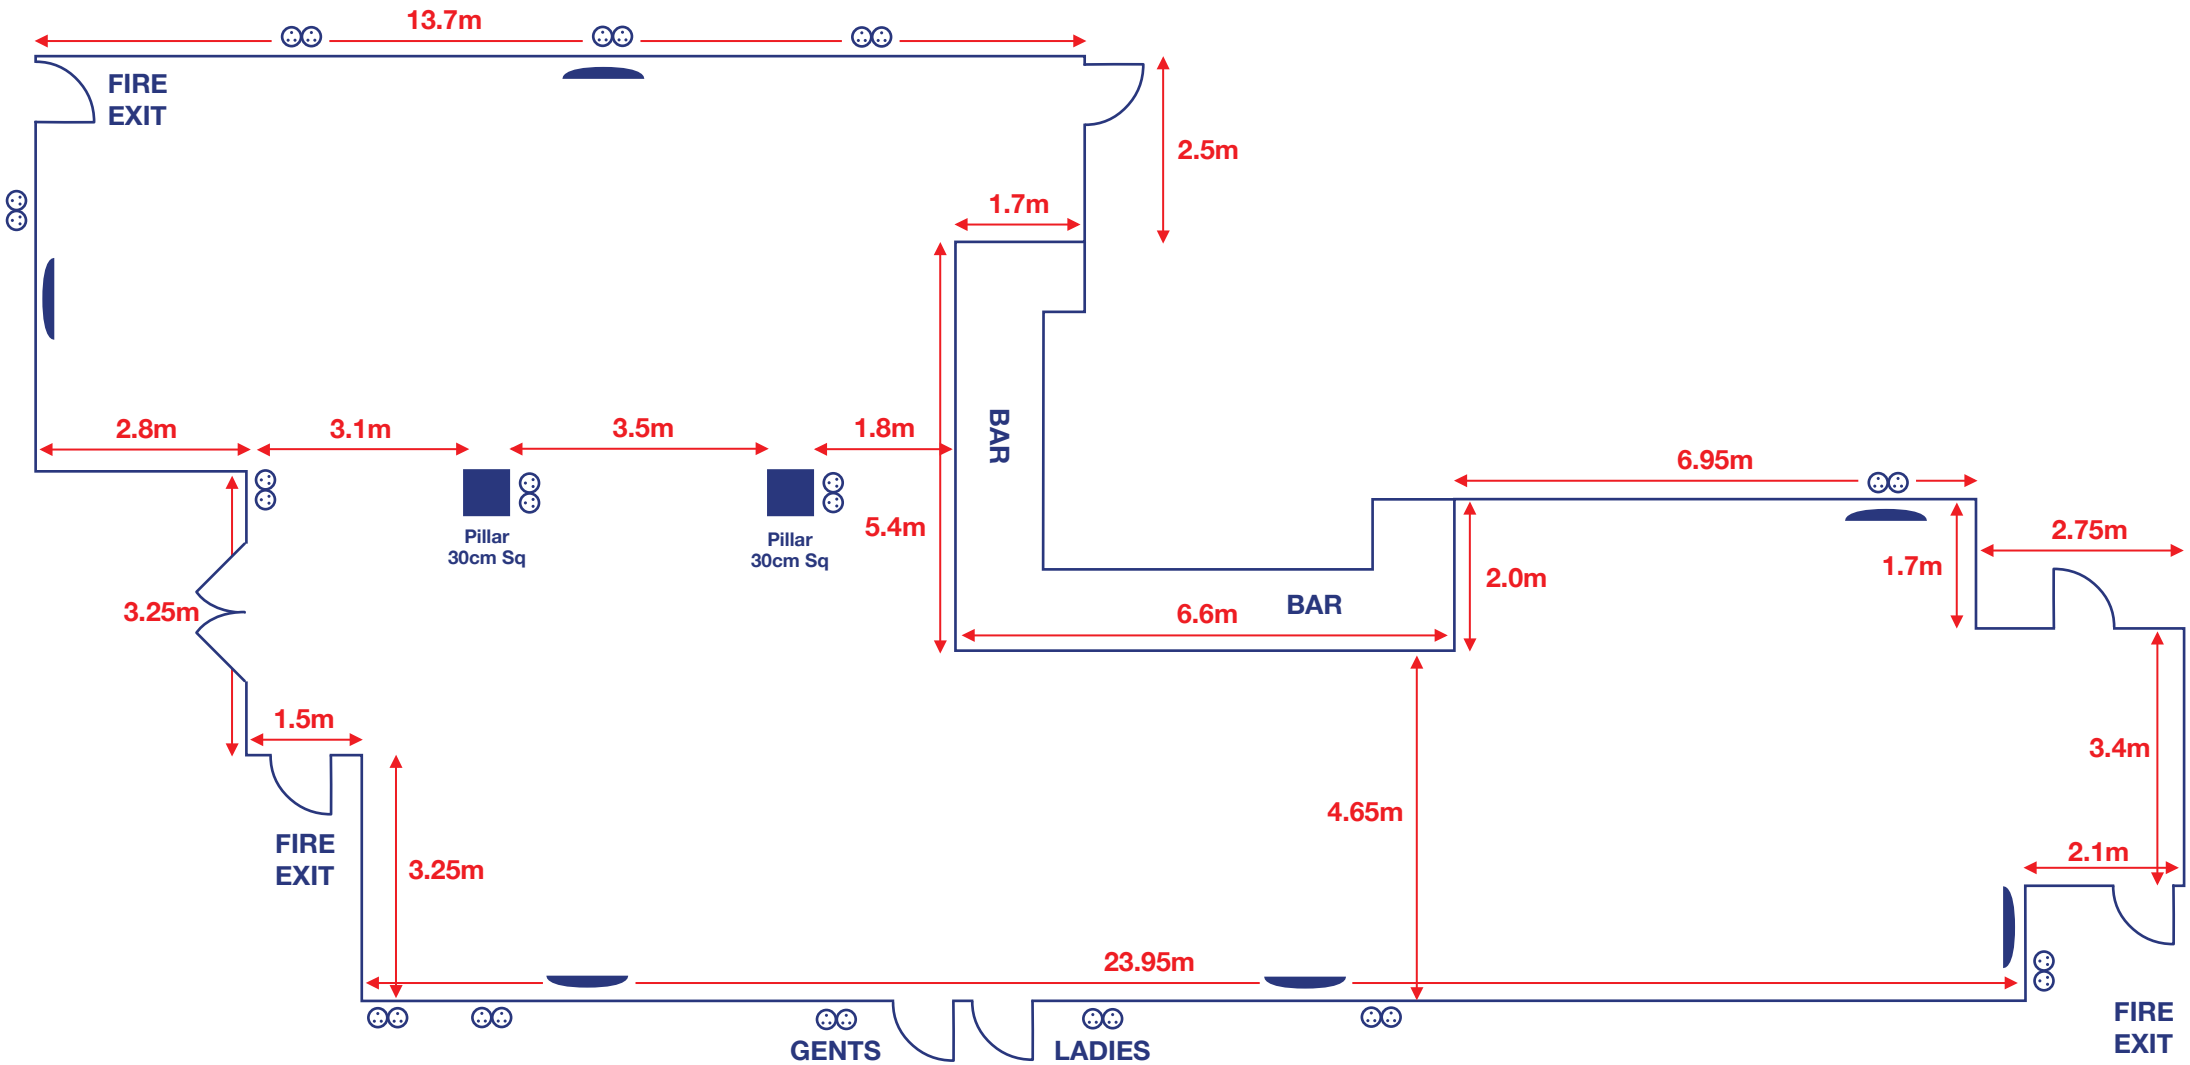

PREMIER SUITE, BRISTOL CITY F.C.

A Sky-hook Company

Ceiling Height: 2.4m

Scale: 100mm = 1m